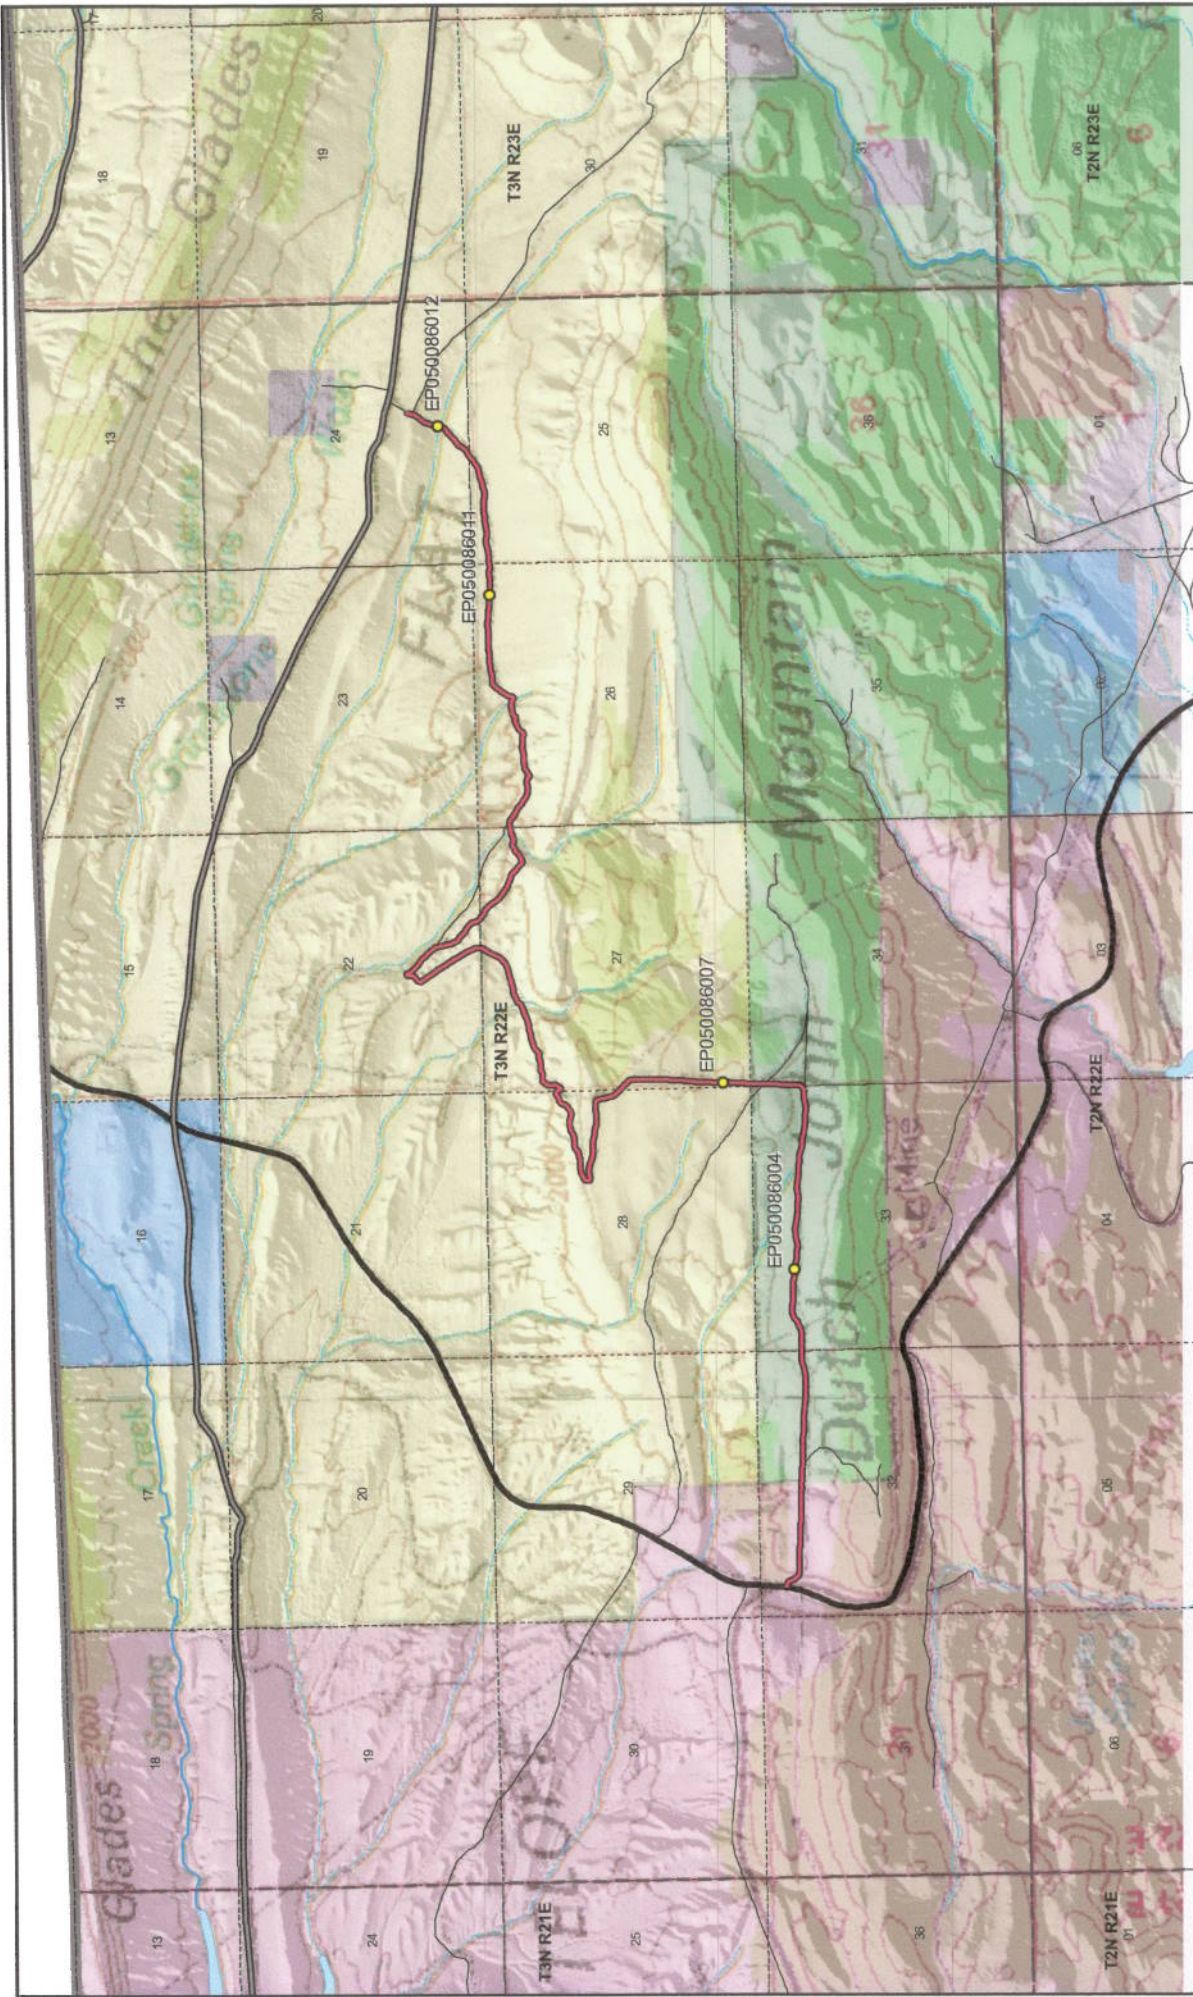

DATED this 17th day of December, 2008.

GENE BRIGGS

SUBSCRIBED AND SWORN to before me this 17th day of December, 2008.

NOTARY PUBLIC

Scale
1:45,124
1 inch = 0.71 miles

- D42 - Daggett County**
SGID RD_ID RD050086 CO_UNIQUE D42
- Land Ownership Categories**
- BLM
 - Private
 - SITLA, State Trust Land
 - USFS, National Forest
 - National Recreation Area
 - UDWR Wildlife Reserve
- Transportation Network**
- D42
 - Title V: Issued Or Under Consideration By BLM Or County
 - County B Road
 - State / U.S. Highway
 - Other Roads
- Misc**
- Photo Event Point
 - Section = 1 Mile