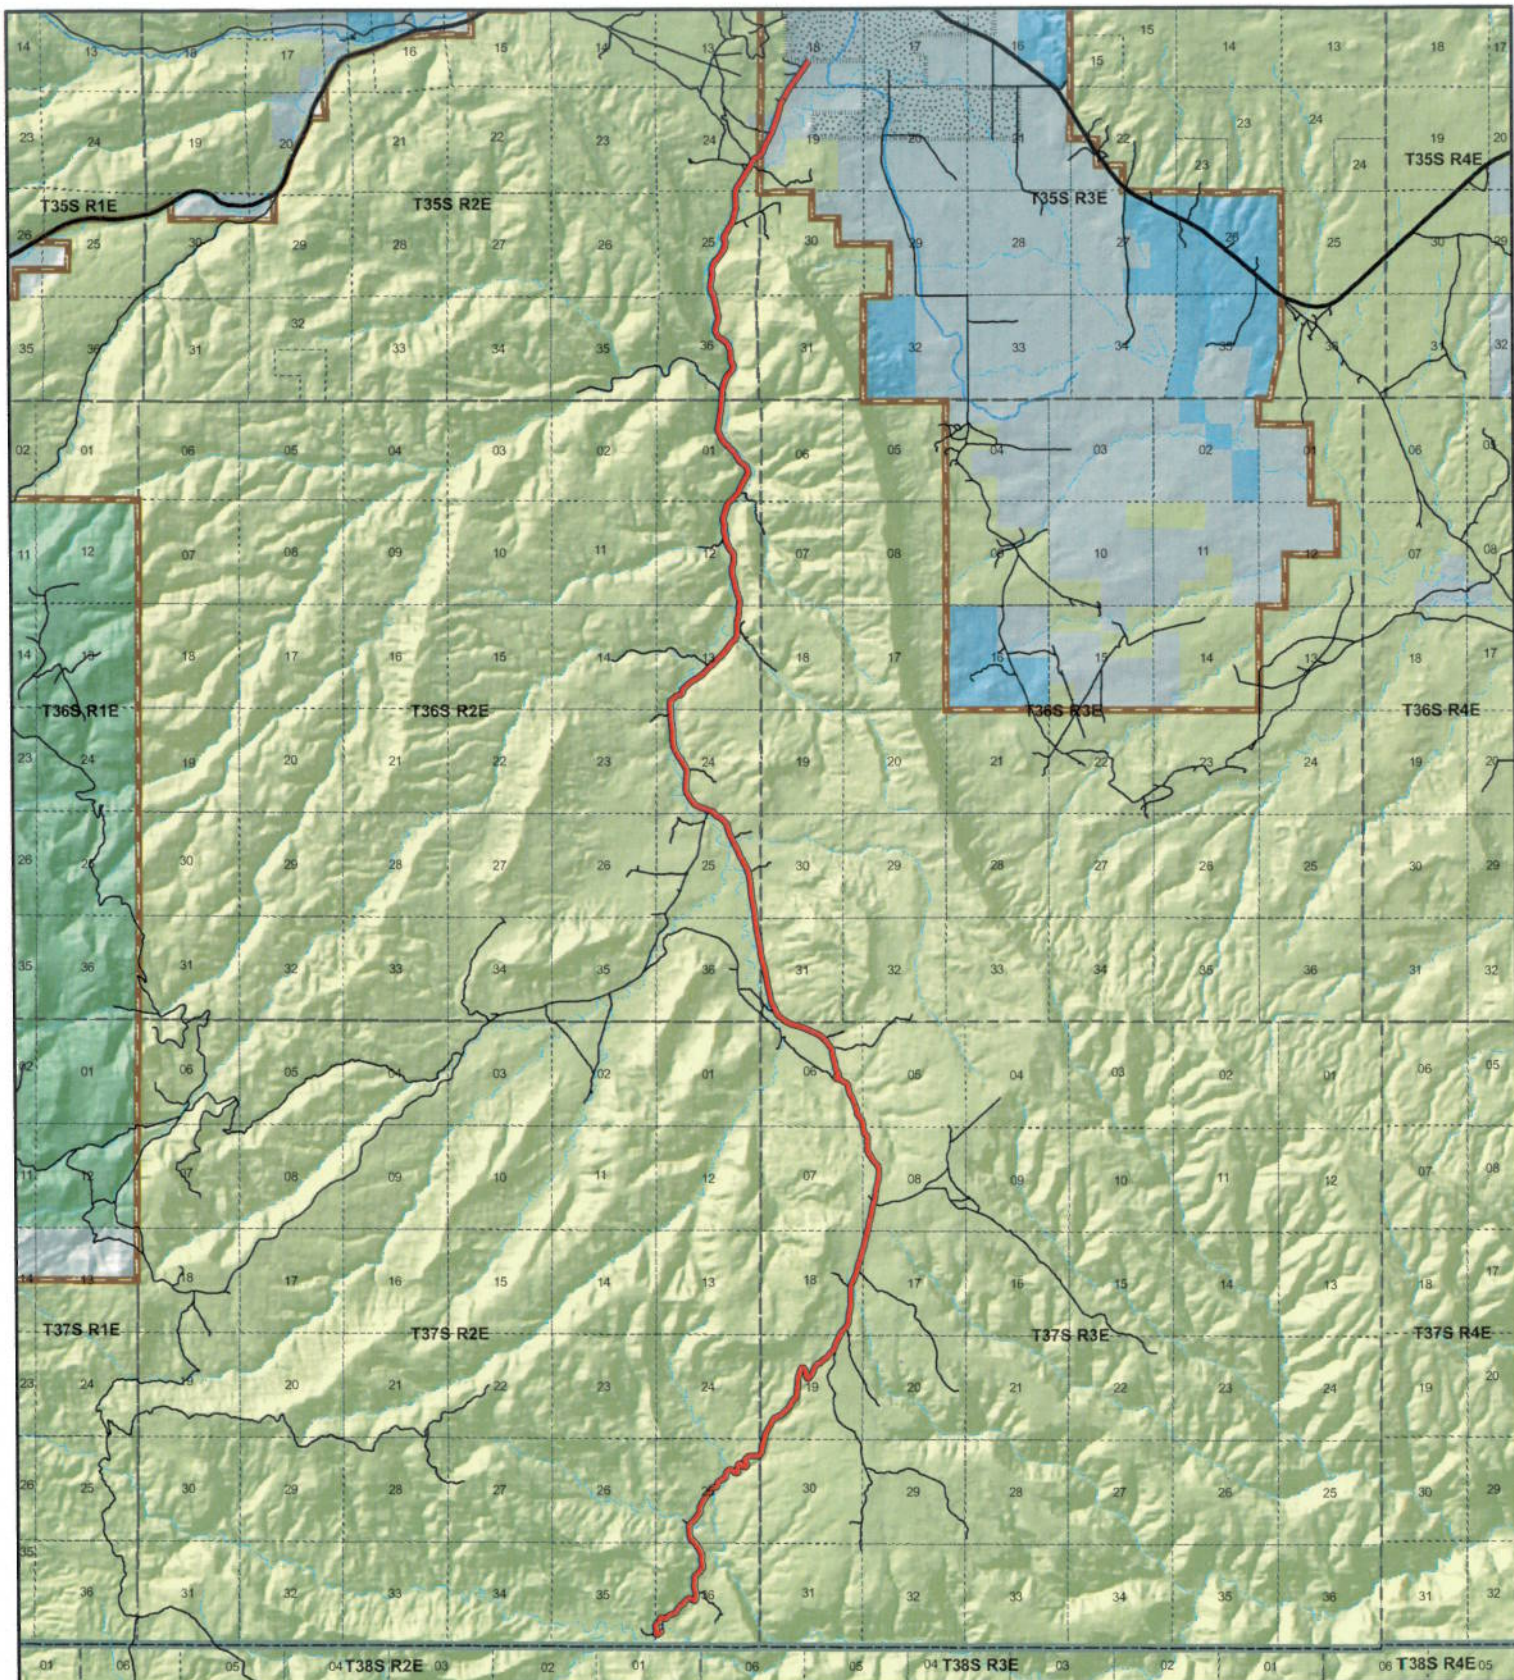

ALVEY WASH/SMOKEY MTN RD
County Unique - 0550

1. **Land Ownership Categories**
2. BLM
   - Private
   - SITLA, State Trust Land
   - USFS, National Forest
   - Wildlife Reserve
   - National Park/Monument (NPS)
   - National Rec. Area
   - Wilderness
   - State Park

1. **Transportation Network**
2. ALVEY WASH/SMOKEY MTN RD
   - State / U.S. Highway
   - Local Roads
3. **Misc**
4. City / Town
   - Municipalities
   - Section = 1 Mile
   - Monument Boundary

1:114,233
1 inch equals 1.8 miles