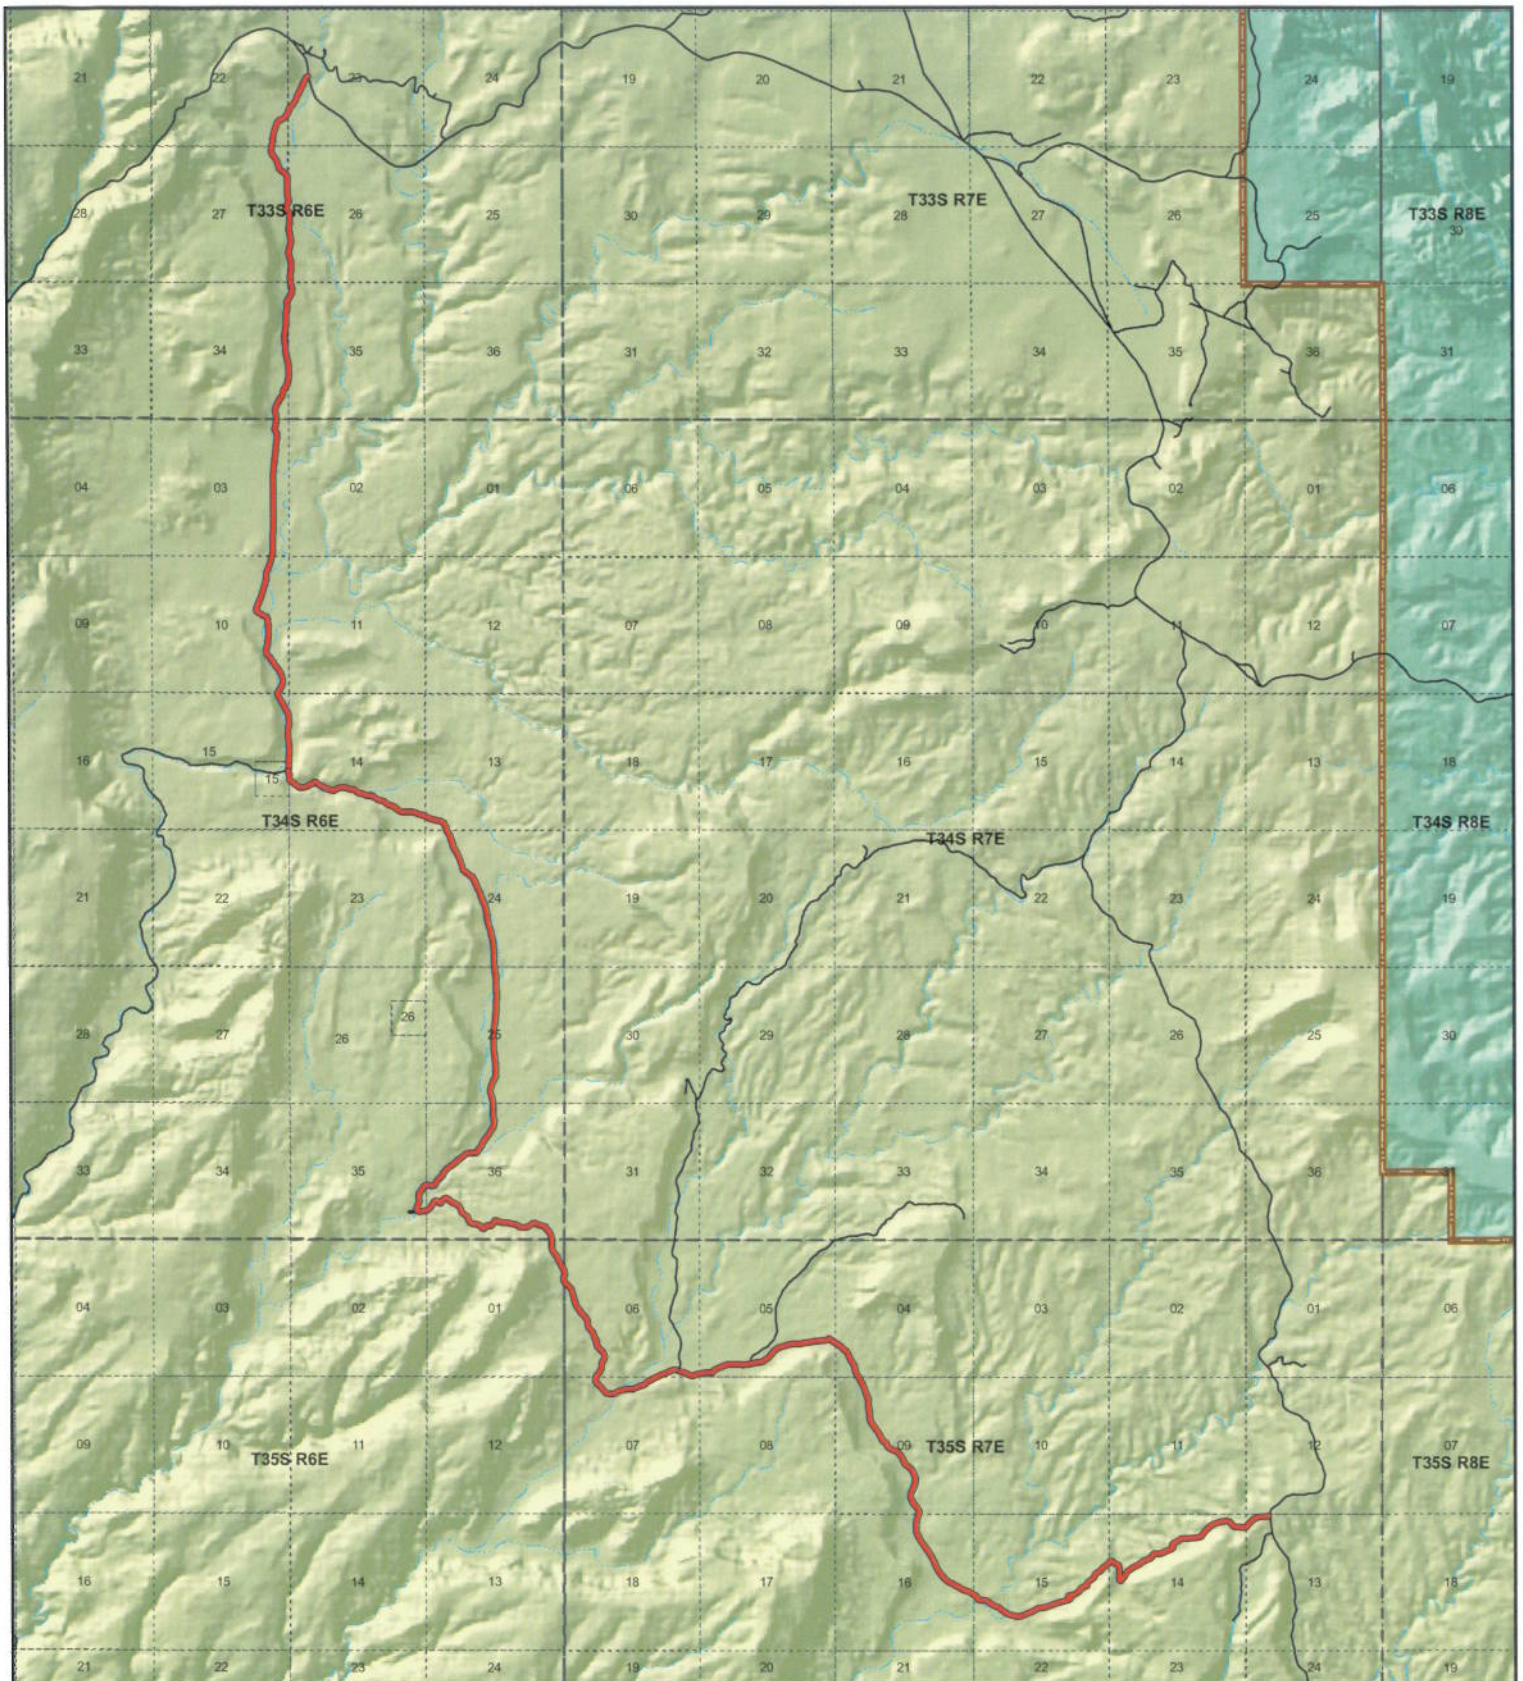

WOLVERINE LOOP RD
County Unique - 0640

Land Ownership Categories

- BLM
- Private
- SITLA, State Trust Land
- USFS, National Forest
- Wildlife Reserve
- National Park/Monument (NPS)
- National Rec. Area
- Wilderness
- State Park

Transportation Network

- WOLVERINE LOOP RD
- State / U.S. Highway
- Local Roads

Misc

- City / Town
- Municipalities
- Section = 1 Mile
- Monument Boundary

1:86,983

1 inch equals 1.4 miles

Map prepared by the State of Utah
AGRC
Room 5130 State Office Building
Salt Lake City, Utah 84114
Jul 05, 2007