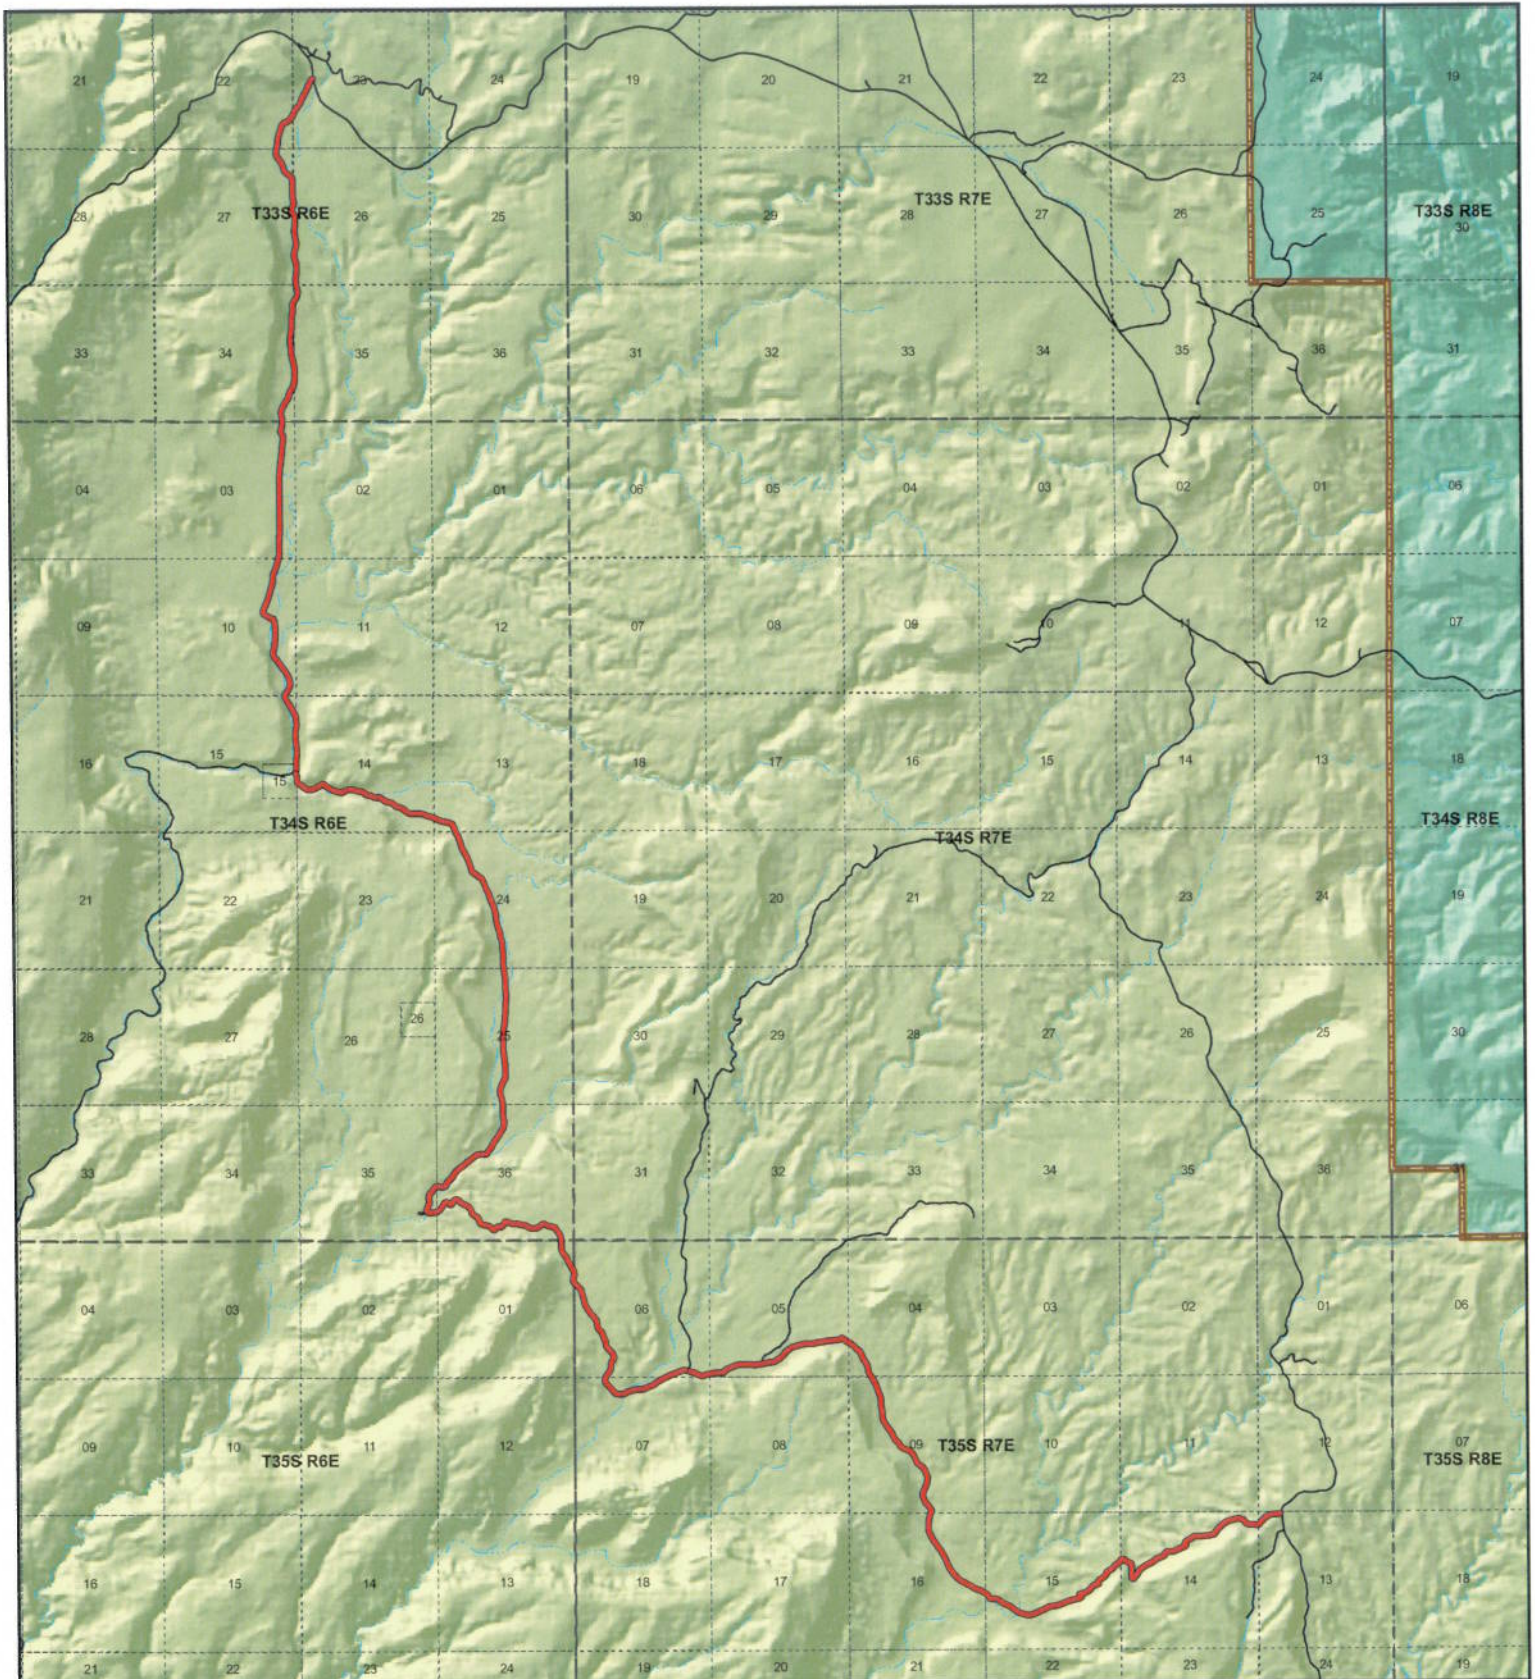

WOLVERINE LOOP RD
County Unique - 0640

Land Ownership Categories

- BLM
- Private
- SITLA, State Trust Land
- USFS, National Forest
- Wildlife Reserve
- National Park/Monument (NPS)
- National Rec. Area
- Wilderness
- State Park

Transportation Network

- WOLVERINE LOOP RD
- State / U.S. Highway
- Local Roads

Misc

- City / Town
- Municipalities
- Section = 1 Mile
- Monument Boundary

1:86,983

1 inch equals 1.4 miles

Map prepared by the State of Utah
AGRC
Room 5130 State Office Building
Salt Lake City, Utah 84114
Jul 05, 2007