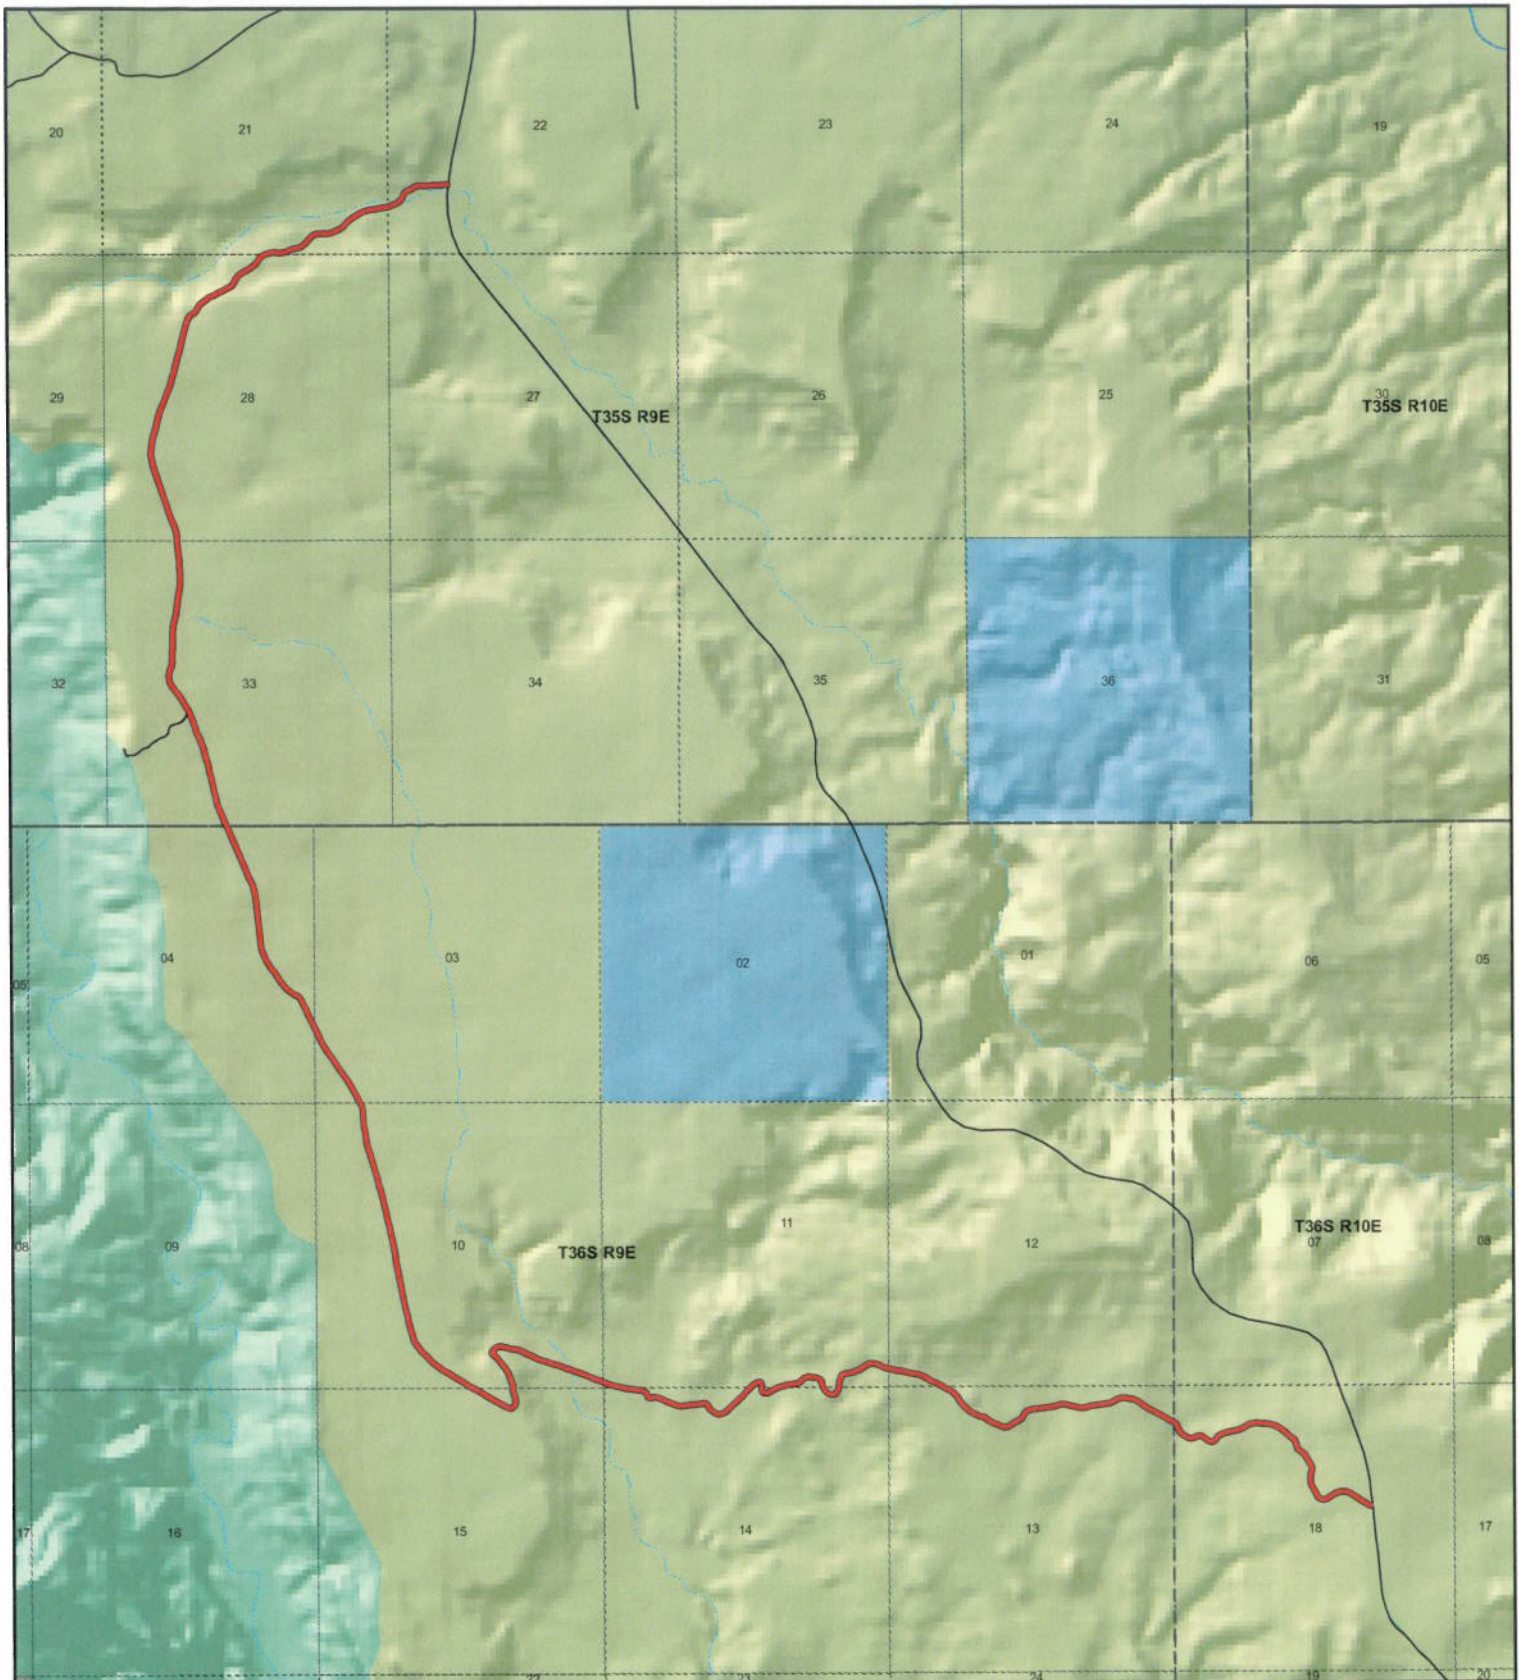

BIG THOMPSON MESA RD
County Unique - 1296

Land Ownership Categories

- BLM
- Private
- SITLA, State Trust Land
- USFS, National Forest
- Wildlife Reserve
- National Park/Monument (NPS)
- National Rec. Area
- Wilderness
- State Park

Transportation Network

- BIG THOMPSON MESA RD
- State / U.S. Highway
- Local Roads

Misc

- City / Town
- Municipalities
- Section = 1 Mile
- Monument Boundary

1:41,543

1 inch equals 0.7 miles