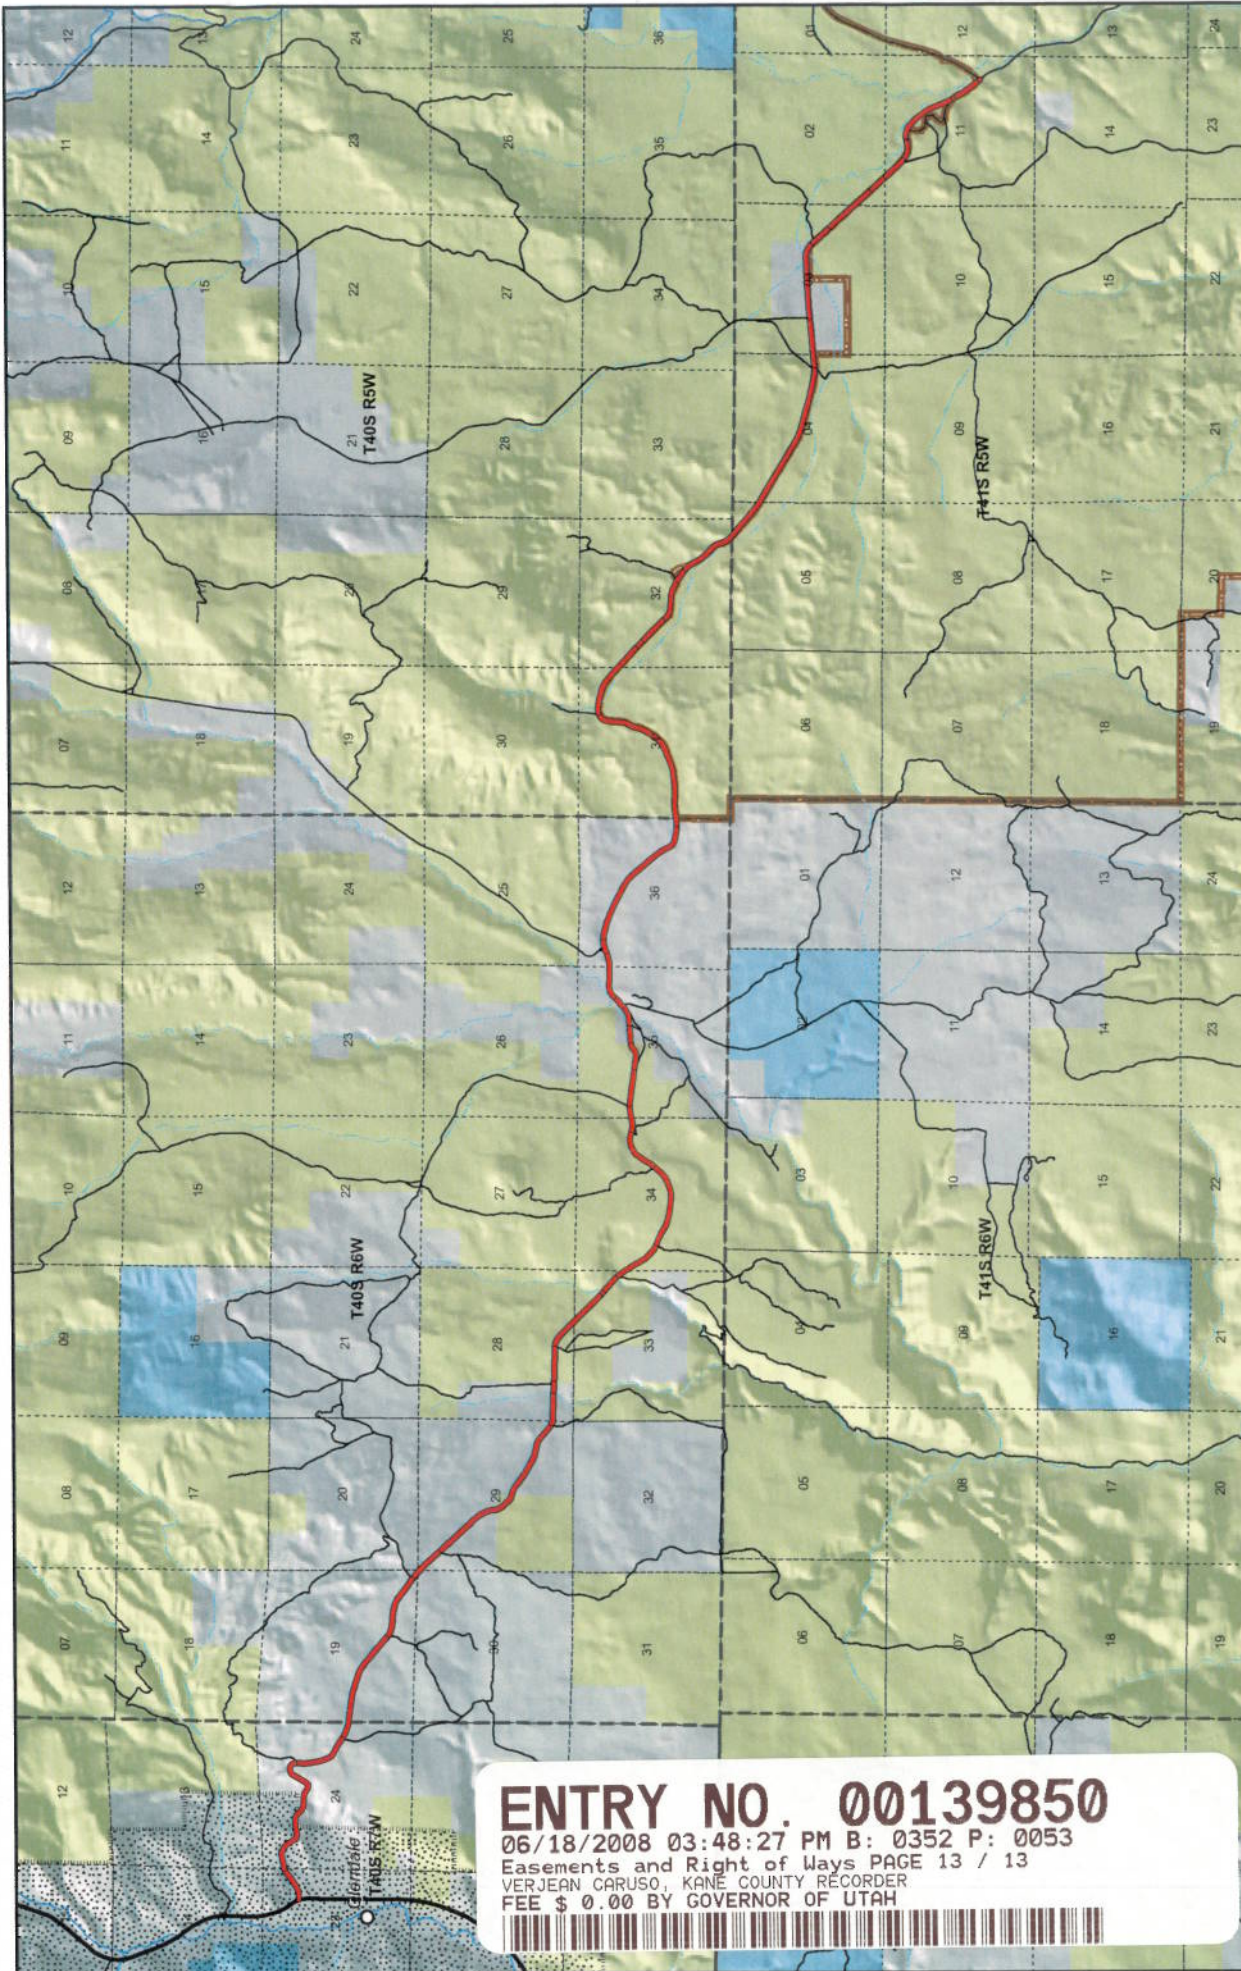

ENTRY NO. 00139850

06/18/2008 03:48:27 PM B: 0352 P: 0053
Easements and Right of Ways PAGE 13 / 13
VERJEAN CARUSO, KANE COUNTY RECORDER
FEE $ 0.00 BY GOVERNOR OF UTAH

1:78,227
1 inch equals 1.2 miles

Map prepared by the State of Utah
Automated Geographic Reference Center
Room 5150 State Office Building
Salt Lake City, Utah 84114
May 07, 2007

Glendale Bench County Unique - K3001

Land Ownership Categories BLM Private SITLA, State Trust Land USFS, National Forest National Park/Monument (NPS)	Misc Wildlife Reserve National Rec. Area Wilderness State Park	City / Town Municipalities Section = 1 Mile Monument Boundary	Transportation Network Glendale Bench State / U.S. Highway Local Roads