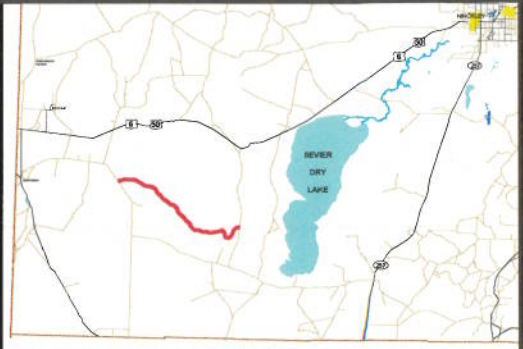

**ROAD = MC1881
SNAKE PASS ROAD**

00165754

B: 485 P: 270 Fee \$0.00
 Connie Hansen, Millard Recorder
 05/14/2008 09:56:31 AM By UT STATE GOVERNOR

M I L L A R D C O U N T Y

— B Class Road of Interest

- Interstate
- County Border
- Township & Range Line
- Highway Major
- River
- Forest Service Lands
- Highway Minor
- Cities / Towns
- BLM Lands
- B Class Road
- Lakes
- State Trust Lands
- Unimproved Road
- Lakes - Intermittent
- Private Lands