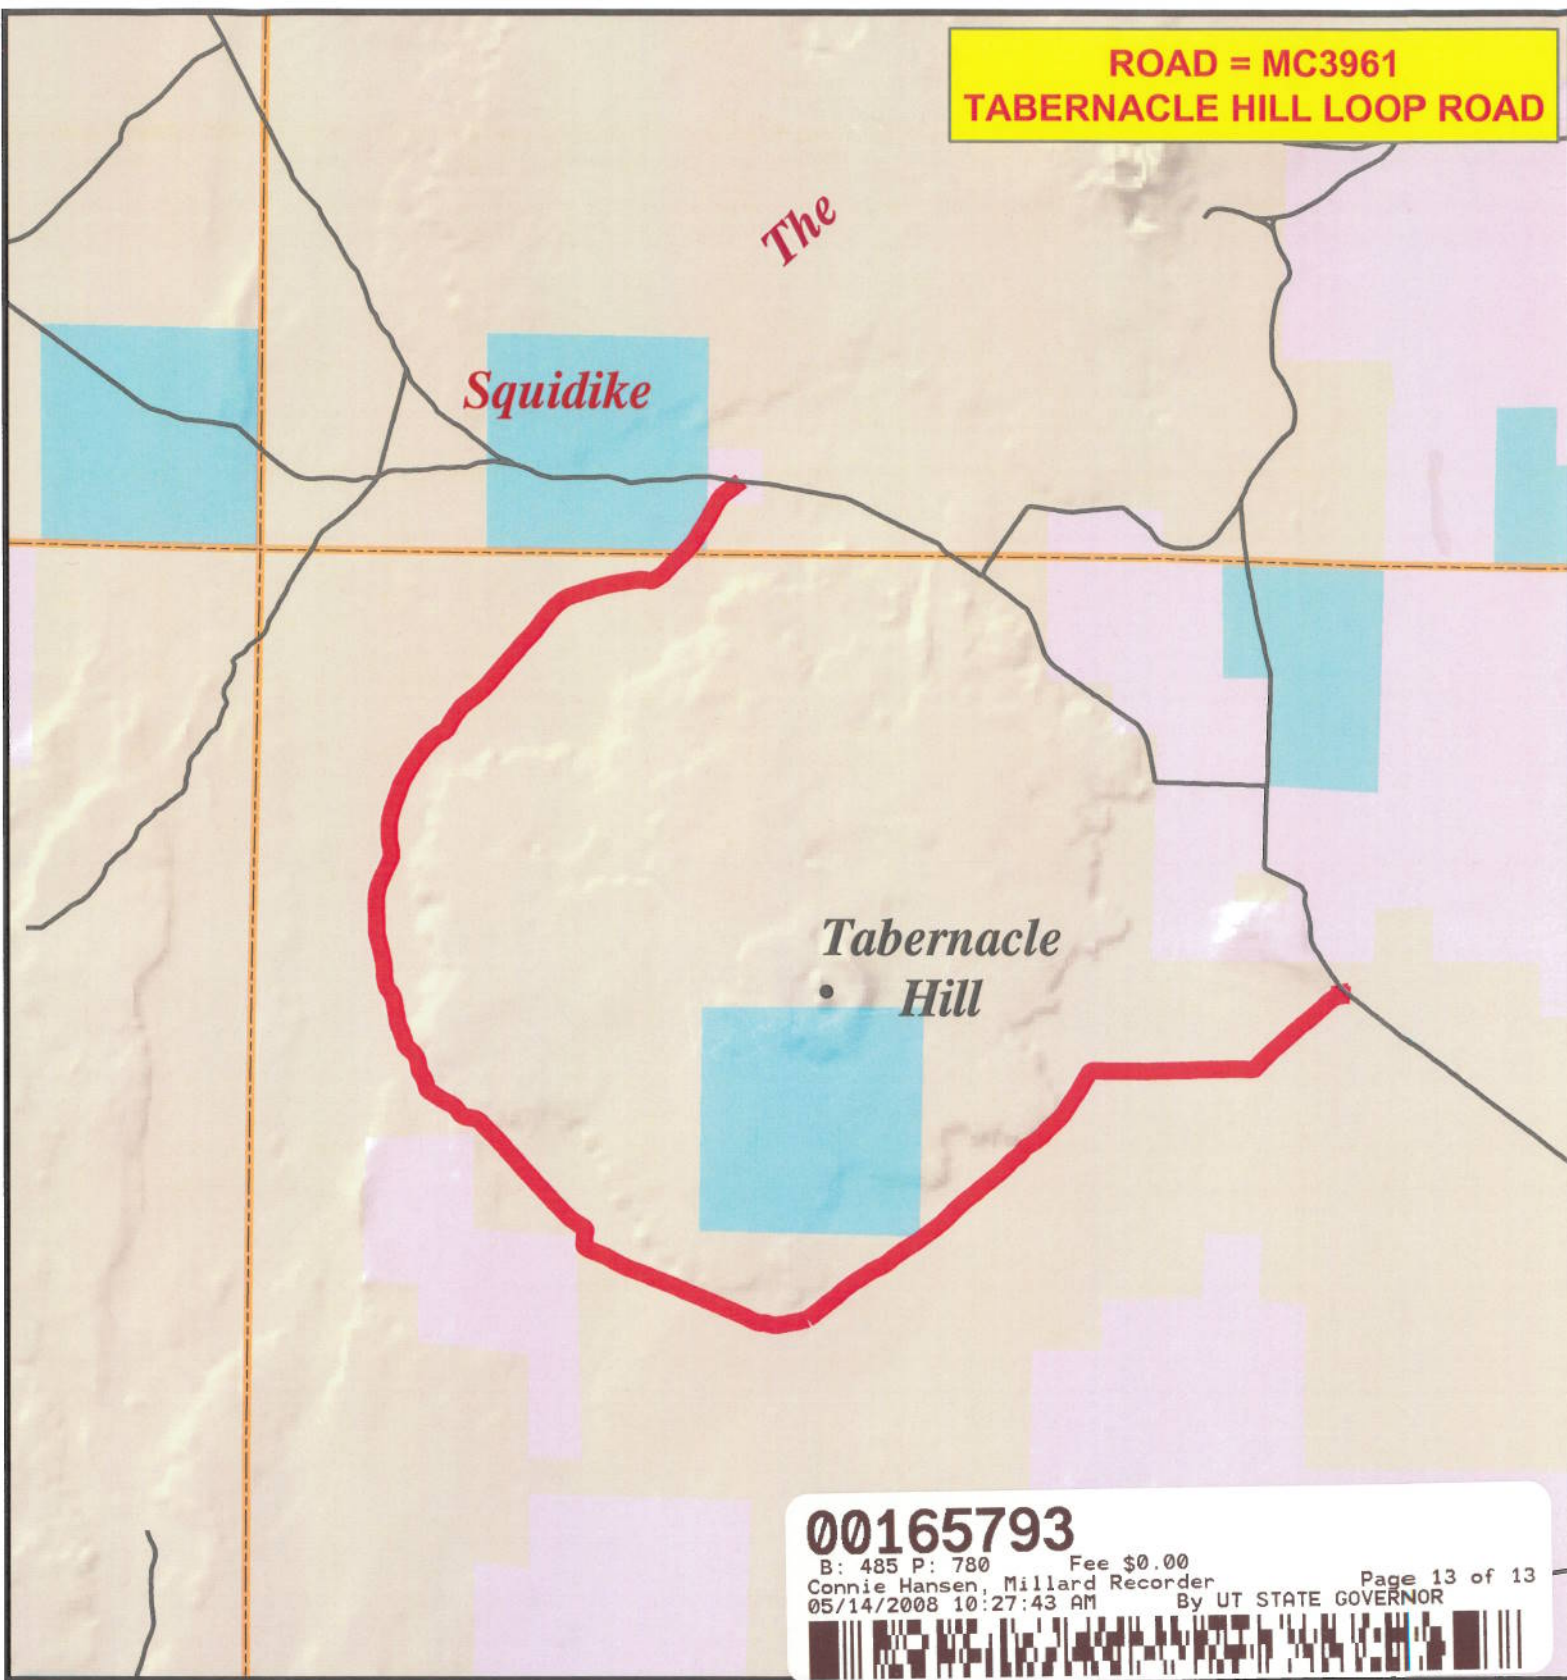

**ROAD = MC3961
TABERNACLE HILL LOOP ROAD**

00165793

B: 485 P: 780 Fee $0.00
Connie Hansen, Millard Recorder
05/14/2008 10:27:43 AM By UT STATE GOVERNOR

Page 13 of 13

MILLARD COUNTY

- B Class Road of Interest
- Interstate
- Highway Major
- Highway Minor
- B Class Road
- Unimproved Road
- County Border
- River
- Cities / Towns
- Lakes
- Lakes - Intermittent
- Township & Range Line
- Forest Service Lands
- BLM Lands
- State Trust Lands
- Private Lands