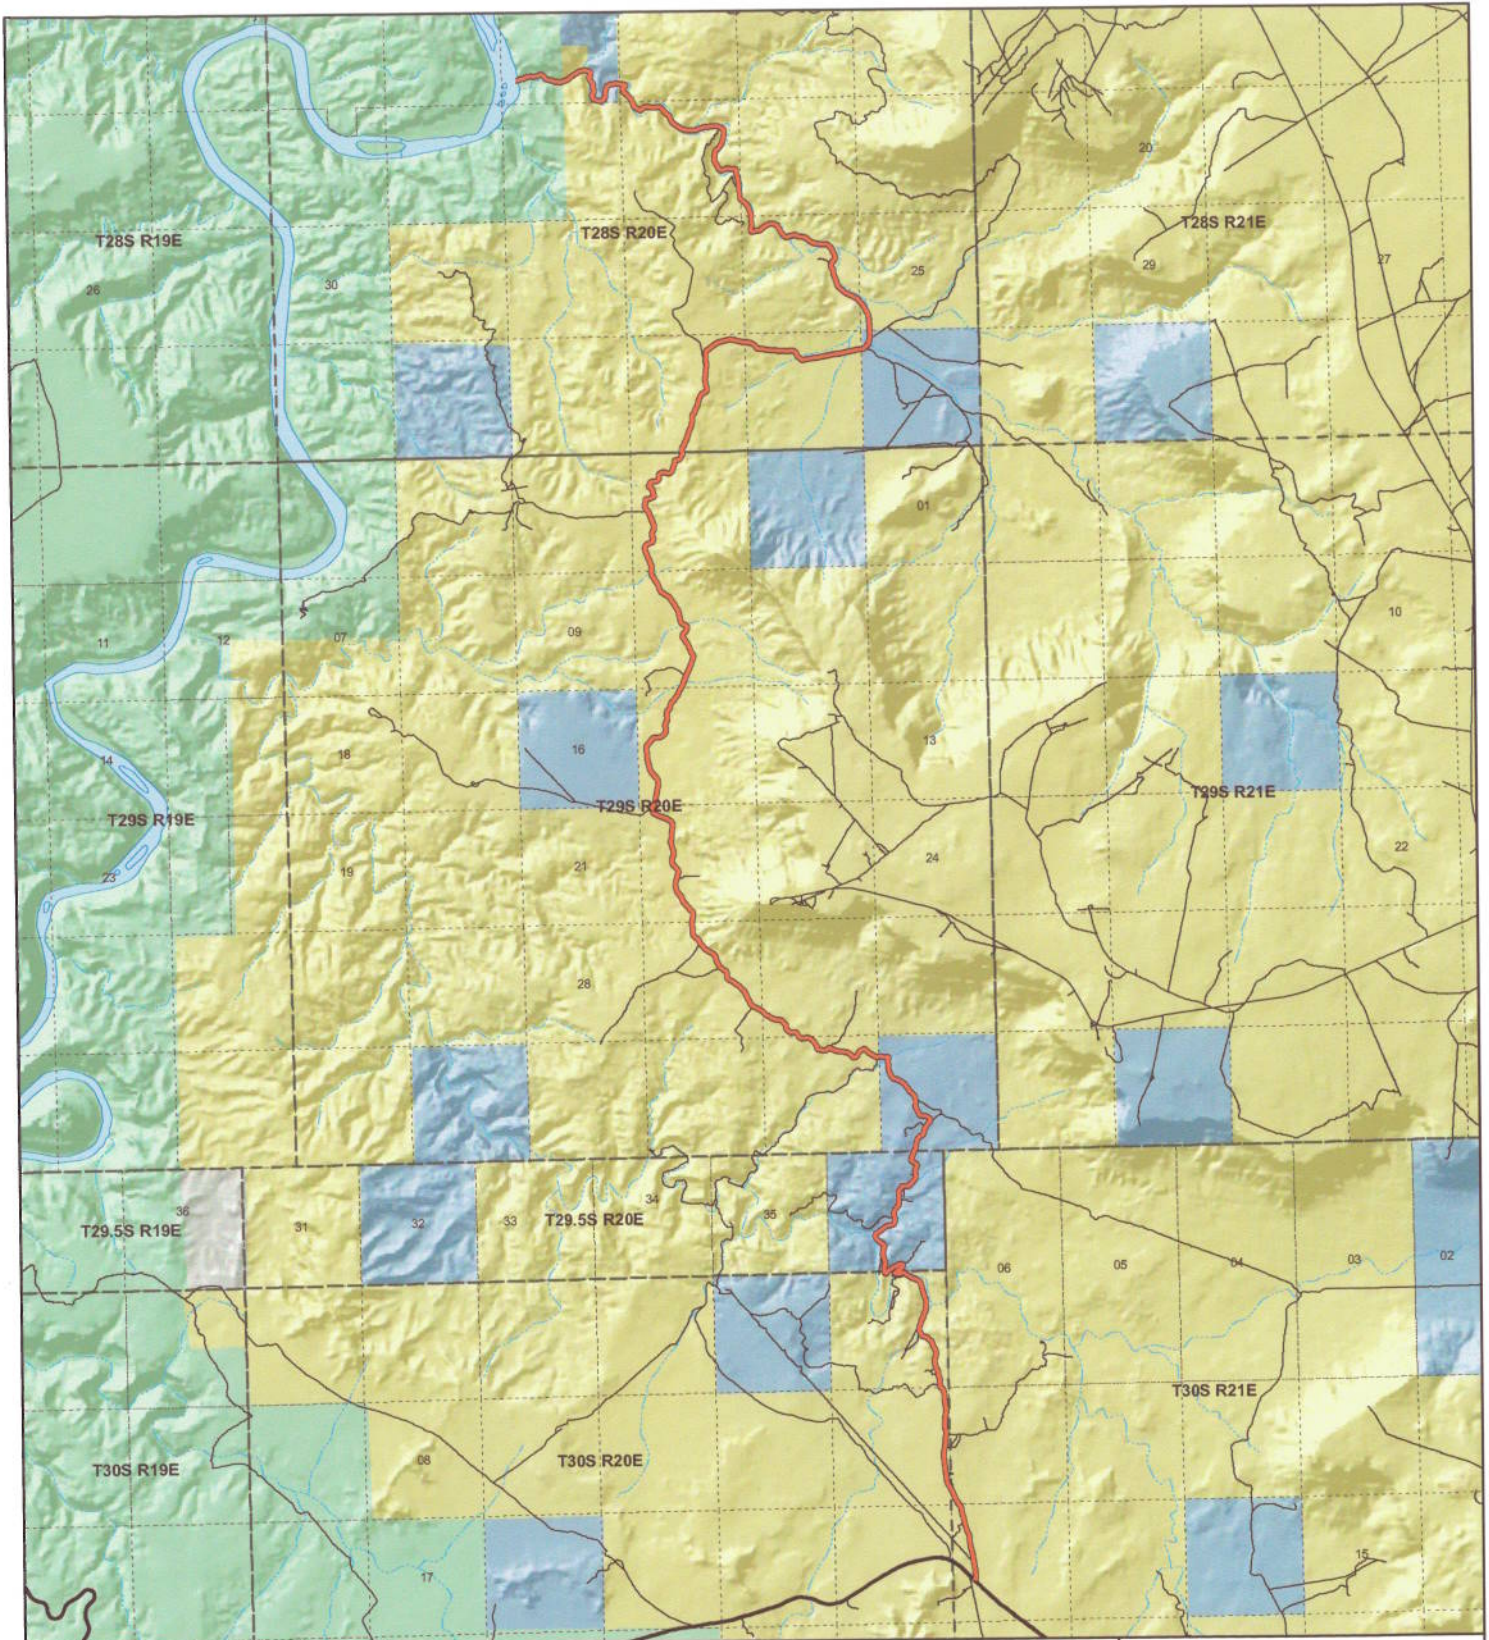

LOCKHART
County Unique - B122

Land Ownership Categories

- BLM
- US Forest Service
- Private
- State Lands
- National Parks & Monuments (NPS)
- Wilderness
- National Recreation Area
- State Parks
- Tribal Lands

Transportation Network

- LOCKHART
- State / U.S. Highway
- Local Roads

Misc

- City / Town
- Municipalities
- Section = 1 Mile

1:98,229
1 inch equals 1.6 miles
Jul 26, 2007